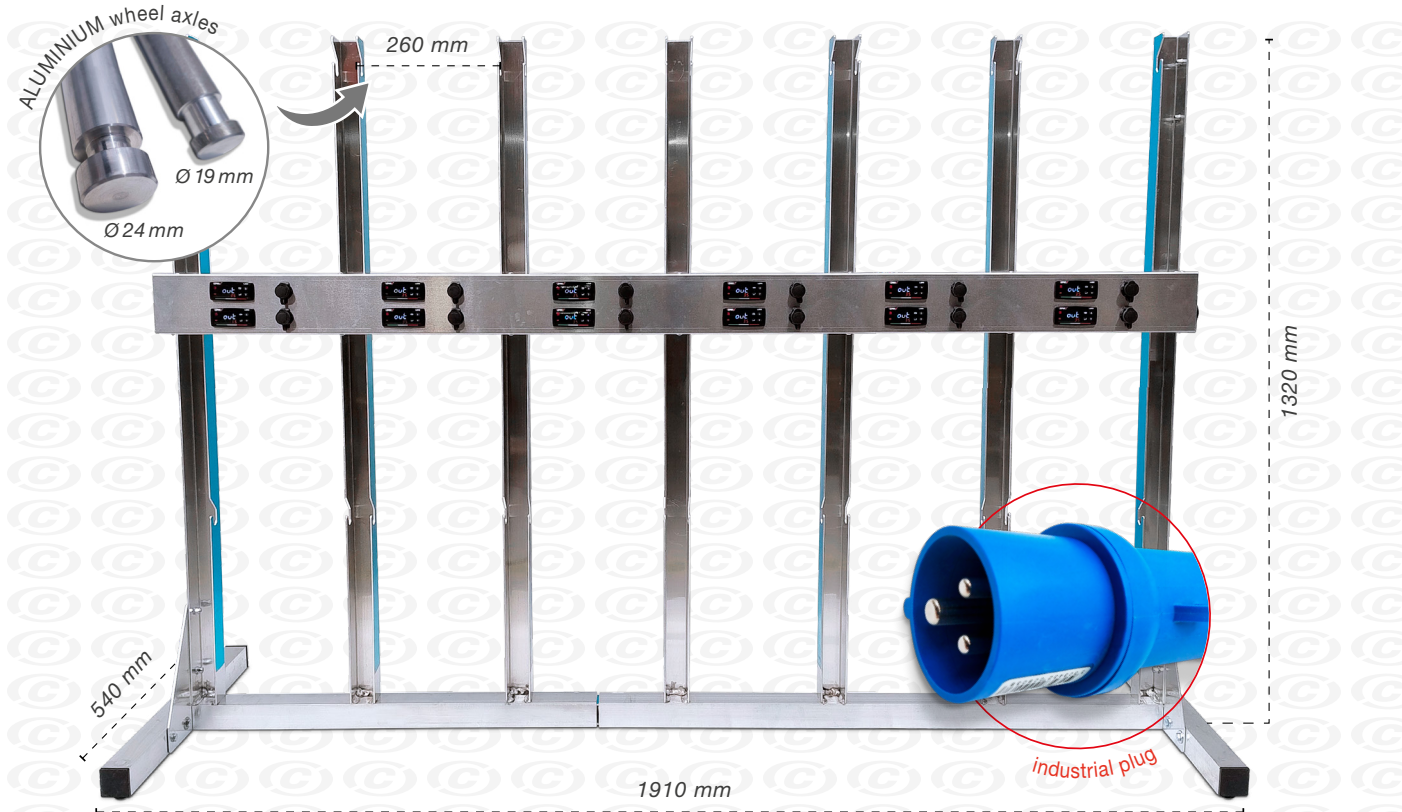

RACK MAMMUTH 12 WHEELS

FEATURES

- Power source: **110-230 Vac**
- Structure and wheel axles: **Aluminium**
- **2 mt** long power cable with 16A blue industrial plug

MODELS

- Plug **WEIGHT:** Kg 32 *wheel axles included*
- LAB Single channel { **WEIGHT:**
- LAB Double channel { Kg 36,5 *wheel axles included*

Racks Mammuth 12 wheels ensures the best tyre management in the heating and heat retention process. It comfortably accommodate tires of any size and it's very simple to assemble/disassemble.

Plug

For all tyre warmers model with direct plug 110-230 volt

LAB LEO 1CH

For LAB2, LAB3, LAB4 tyre warmers with a 4 pins connector

LAB LEO 2CH

Only for LAB5 tyre warmers with a 7 pins connector