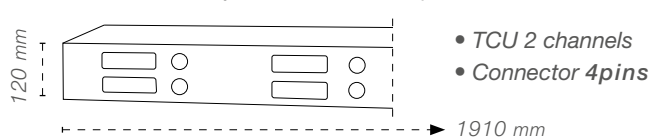

LAB LEO 1CH

For LAB2, LAB3, LAB4 tyre warmers with a 4 pins connector