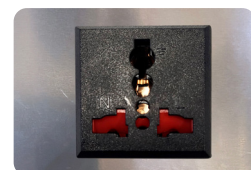

RACK MAMMUTH 12 WHEELS

FEATURES

- Power source: **110-230 Vac**
- Structure and wheel axles: **Aluminium**
- **2 mt** long power cable with 16A blue industrial plug

MODELS

- Plug **WEIGHT:** Kg 32 *wheel axles included*
- LAB Single channel { **WEIGHT:**
- LAB Double channel { Kg 36,5 *wheel axles included*

Racks Mammuth 12 wheels ensures the best tyre management in the heating and heat retention process. It comfortably accommodate tires of any size and it's very simple to assemble/disassemble.

Plug

For all tyre warmers model with direct plug 110-230 volt

LAB LEO 1CH

For LAB2, LAB3, LAB4 tyre warmers with a 4 pins connector

LAB LEO 2CH

Only for LAB5 tyre warmers with a 7 pins connector