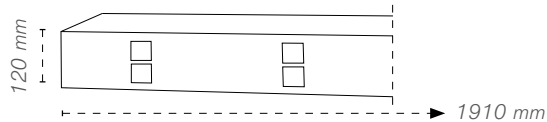

RACK MAMMUTH 12 WHEELS

FEATURES

- Power source: **110-230 Vac**
- Structure and wheel axles: **Aluminium**
- **2 mt** long power cable with 16A blue industrial plug

MODELS

- Plug **WEIGHT:** Kg 32 *wheel axles included*
- LAB Single channel { **WEIGHT:**
- LAB Double channel { Kg 36,5 *wheel axles included*

Racks Mammuth 12 wheels ensures the best tyre management in the heating and heat retention process. It comfortably accommodate tires of any size and it's very simple to assemble/disassemble.

Plug

For all tyre warmers model with direct plug 110-230 volt