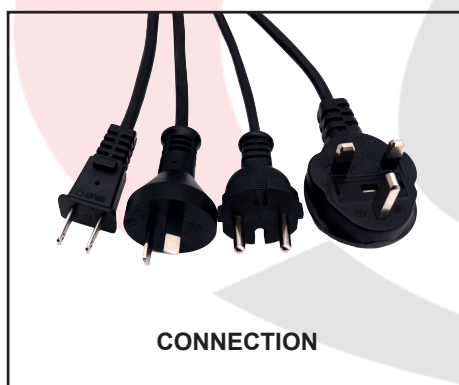

TECHNICAL SPECIFICATION BASIC CAR TYRE WARMERS

Description: Tyre warmers for heating bike racing tyres
Outside Fabric: Polyester / PU Treatment
Colour: Black, Blue, Red, Green, Yellow, Orange
Inside Fabric: Black Fireproof Polyester for high temperature
Inner structure: Fireproof Polyester Wadding
 Aluminium-Polyester Sheet as Spreader
 Heating circuit plotted on
Closing: Triple velcro closing
Heating cable: Heating alloy with PTFE insulated. Double coil
Insulation testing voltage: 3000kVac
Heating Temperature: 90°C / 194°F
Temperature Control: TNT (Tyre warmers No Thermostat)
Power Connection and Voltage: EU 230 Vac, US 110 Vac,
 UK 230 Vac, AUS 240 Vac, JP 100 Vac
External cable length: 1.6 m
Package: Polyester Bag for Car (800 gr / 28,2 OZ)

Measures/Size:

Size	Tyre	Rolling circumference	Tread Width	Voltage	Power Consumption	Time to reach 90° / 194 °F	Weight
13"	200/540	1696	200	230-240Vac	-----	-----	-----
				100-110Vac	-----		
13"	200/540	1791	230	230-240Vac	-----	-----	-----
				100-110Vac	-----		
13"	245/660	2073	245	230-240Vac	-----	-----	-----
				100-110Vac	-----		
13"	250/575	1806	250	230-240Vac	-----	-----	-----
				100-110Vac	-----		
13"	250/575	1854	300	230-240Vac	-----	-----	-----
				100-110Vac	-----		
13"	325/660	2073	325	230-240Vac	-----	-----	-----
				100-110Vac	-----		